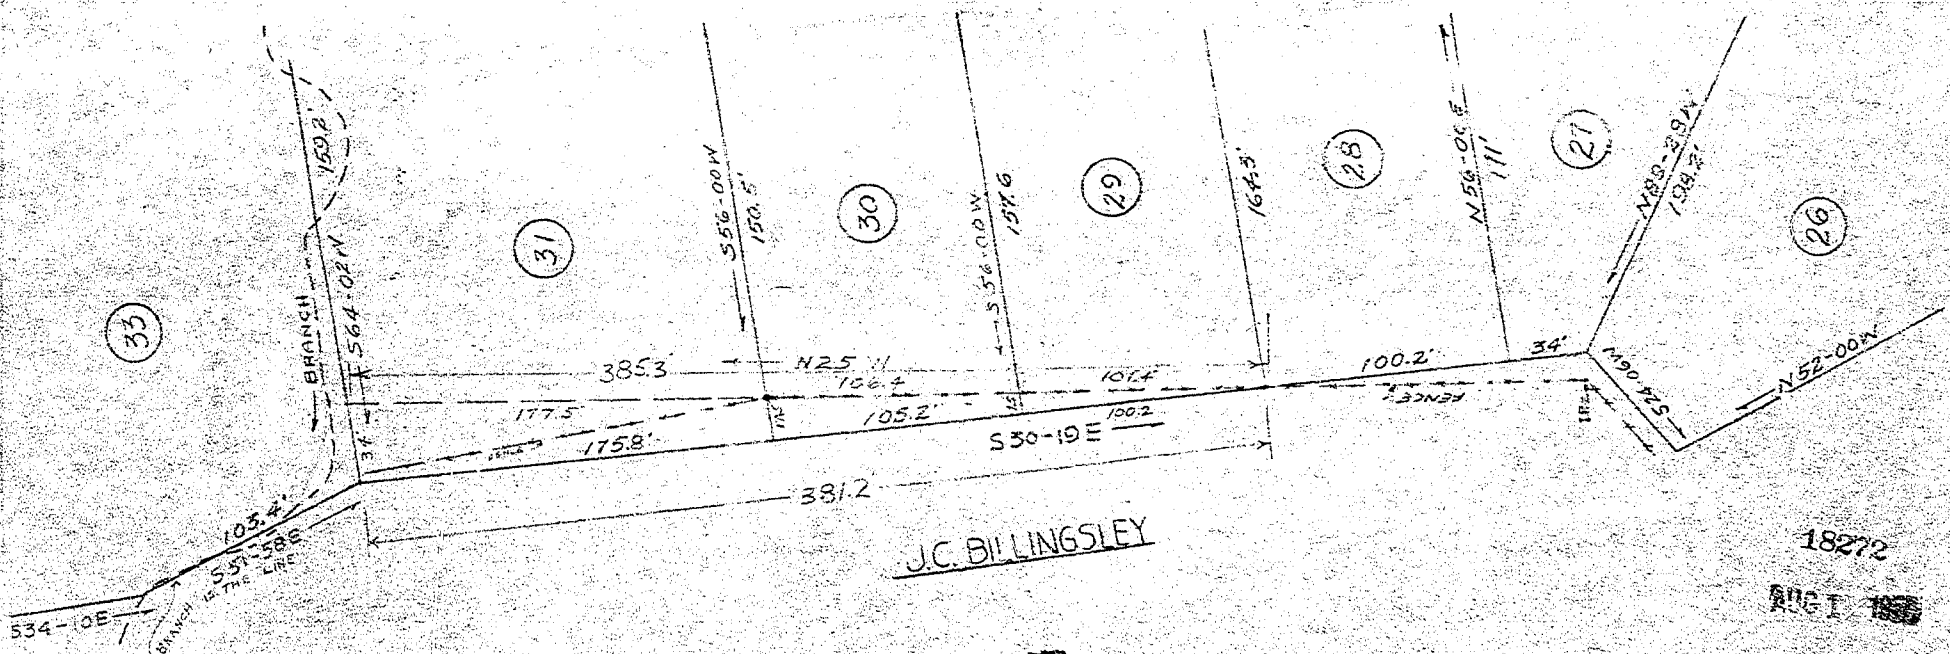

PLAT SHOWING PROPERTY
 LINE OVERLAP OF TANGLEWOOD
 SUBDIVISION OF J.C. BILLINGSLEY
 GREENVILLE CO. SOW CAR.
 JUNE 1957 SCALE 1"=50'
 C.F. WEBB, L.S.

TANGLEWOOD SECTION

BAD COPY

18272 Filed This 1 day of Aug 19 57
 and Recorded in Vol. 11 Page 127 at
 Register of Deeds Greenville County, S. C.

18272
 AUG 1957
 77-127